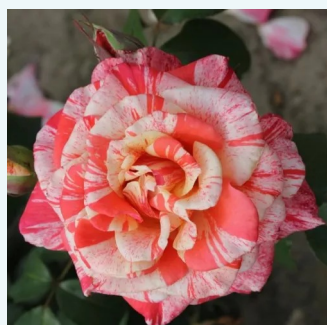

Rosa Philatelie™

crvena - bijela - Ruža čajevke
70-180 cm
bez mirisna ruža - -
Samuel Darragh McGredy IV.